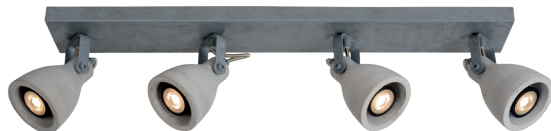

Spot **CONCRI LED**

05910/05/36

- 1x5W/GU10/LED/3000K/320lm/incl.
- Shade: Ø: 9cm/H: 11cm
- Ceiling plate: H: 2,5cm/W: 10cm/L: 10cm
- H: 13-18cm
- Grey
- Concrete + metal
- Led bulb: 49006/05/30

05910/05/17

05910/10/17

- 2x5W/GU10/LED/3000K/2x320lm/incl.
- Shade: Ø: 9cm/H: 11cm
- Ceiling plate: H: 2,5cm/W: 10cm/L: 29cm
- H: 13-18cm
- Red Copper
- Concrete + metal
- Led bulb: 49006/05/30

05910/15/36

- 3x5W/GU10/LED/3000K/3x320lm/incl.
- Shade: Ø: 9cm/H: 11cm
- Ceiling plate: H: 2,5cm/W: 10cm/L: 48cm
- H: 13-18cm
- Grey
- Concrete + metal
- Led bulb: 49006/05/30

05910/15/17

- 3x5W/GU10/LED/3000K/3x320lm/incl.
- Shade: Ø: 9cm/H: 11cm
- Ceiling plate: H: 2,5cm/W: 10cm/L: 48cm
- H: 13-18cm
- Red Copper
- Concrete + metal
- Led bulb: 49006/05/30

05910/19/36

- 4x5W/GU10/LED/3000K/4x320lm/incl.
- Shade: Ø: 9cm/H: 11cm
- Ceiling plate: H: 2,5cm/W: 30cm/L: 30cm
- H: 13-18cm
- Grey
- Concrete + metal
- Led bulb: 49006/05/30

05910/19/17

- 4x5W/GU10/LED/3000K/4x320lm/incl.
- Shade: Ø: 9cm/H: 11cm
- Ceiling plate: H: 2,5cm/W: 30cm/L: 30cm
- H: 13-18cm
- Red Copper
- Concrete + metal
- Led bulb: 49006/05/30

05910/20/36

- 4x5W/GU10/LED/3000K/4x320lm/incl.
- Shade: Ø: 9cm/H: 11cm
- Ceiling plate: H: 2,5cm/W: 10cm/L: 68cm
- H: 13-18cm
- Grey
- Concrete + metal
- Led bulb: 49006/05/30